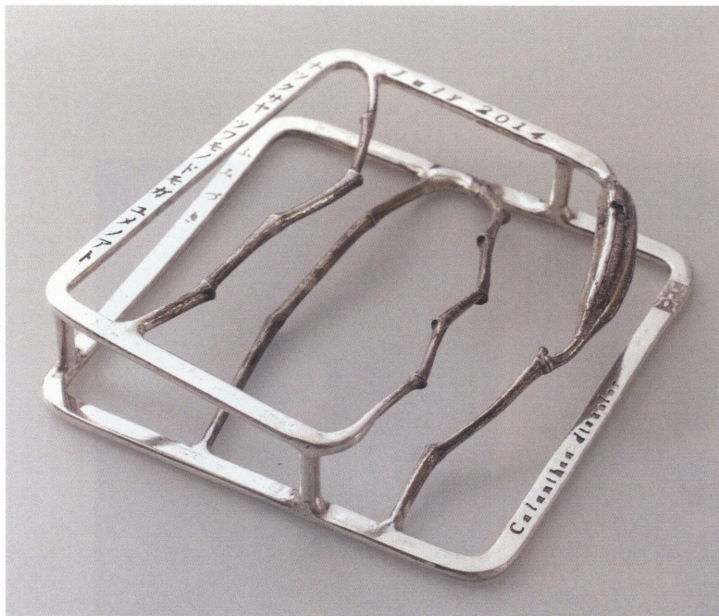

2. My garden

My small garden is a window to nature.

The plants and insects in the garden teach me seasonal arrival.

ナツクサヤツワモノドモガユメノアト
ふみづき *Calanthe discolor*

51×47×14mm Silver 950 Lost wax casting